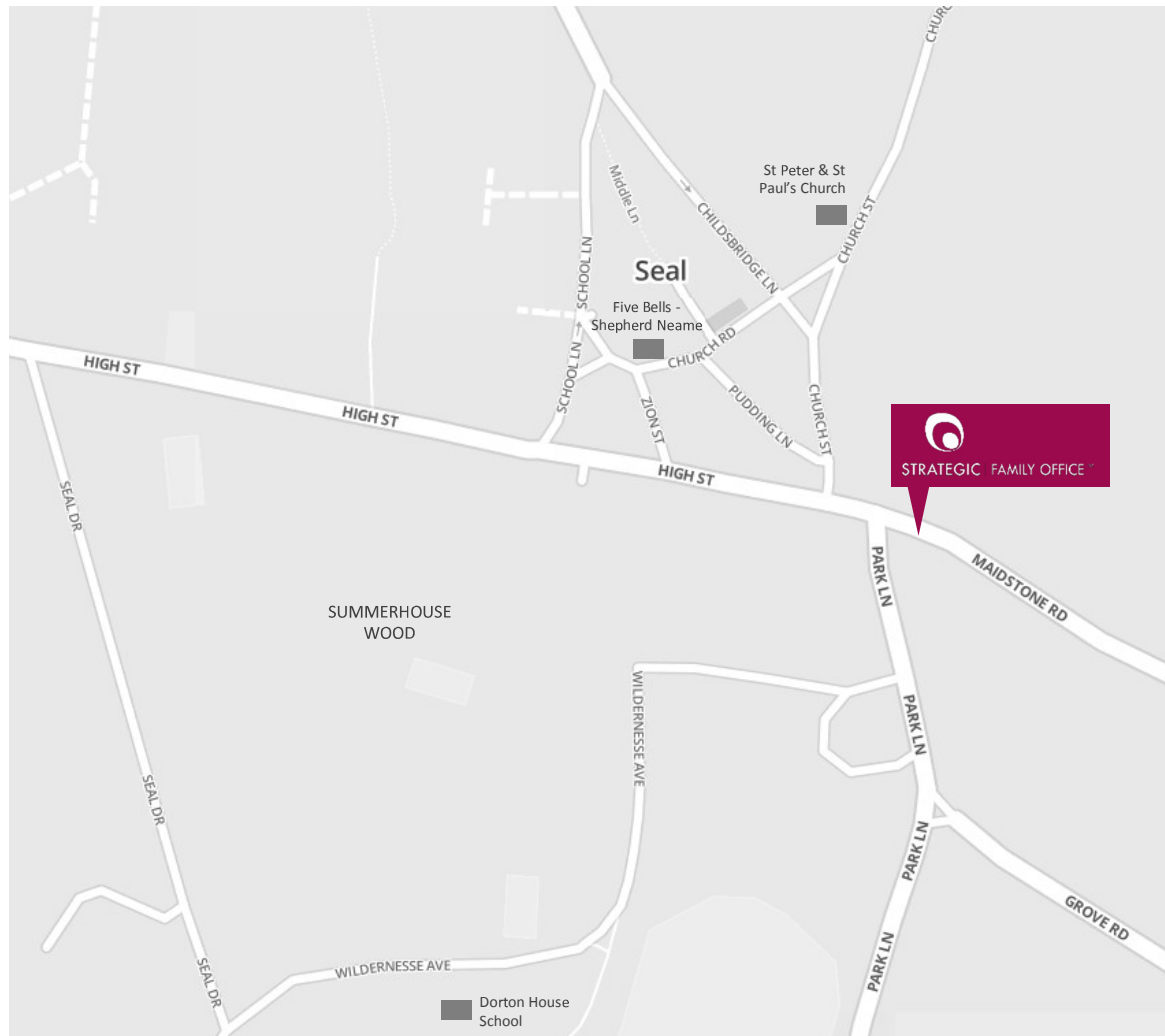

STRATEGIC | FAMILY OFFICE™

DIRECTIONS TO OUR OFFICE

Strategic Family Office Limited

1 East Point, Seal

Kent TN15 0EG

T. 01732 760 000

E. steve@strategicfamilyoffice.co.uk

W. strategicfamilyoffice.co.uk

DRIVING

- Our offices are located in Seal, off the A25 at the top of the High Street as you approach from Borough Green.
- As you drive through the gates and down into the car park you will find our parking on the left hand side at the bottom of the stairs.
- Walk up the stairs and you will find our office located at the top, to the left hand side.

PUBLIC TRANSPORT

- The nearest train station is Sevenoaks.
- As you come out of the station there is a Taxi rank to the left. The journey to our office will take no more than 10 minutes.